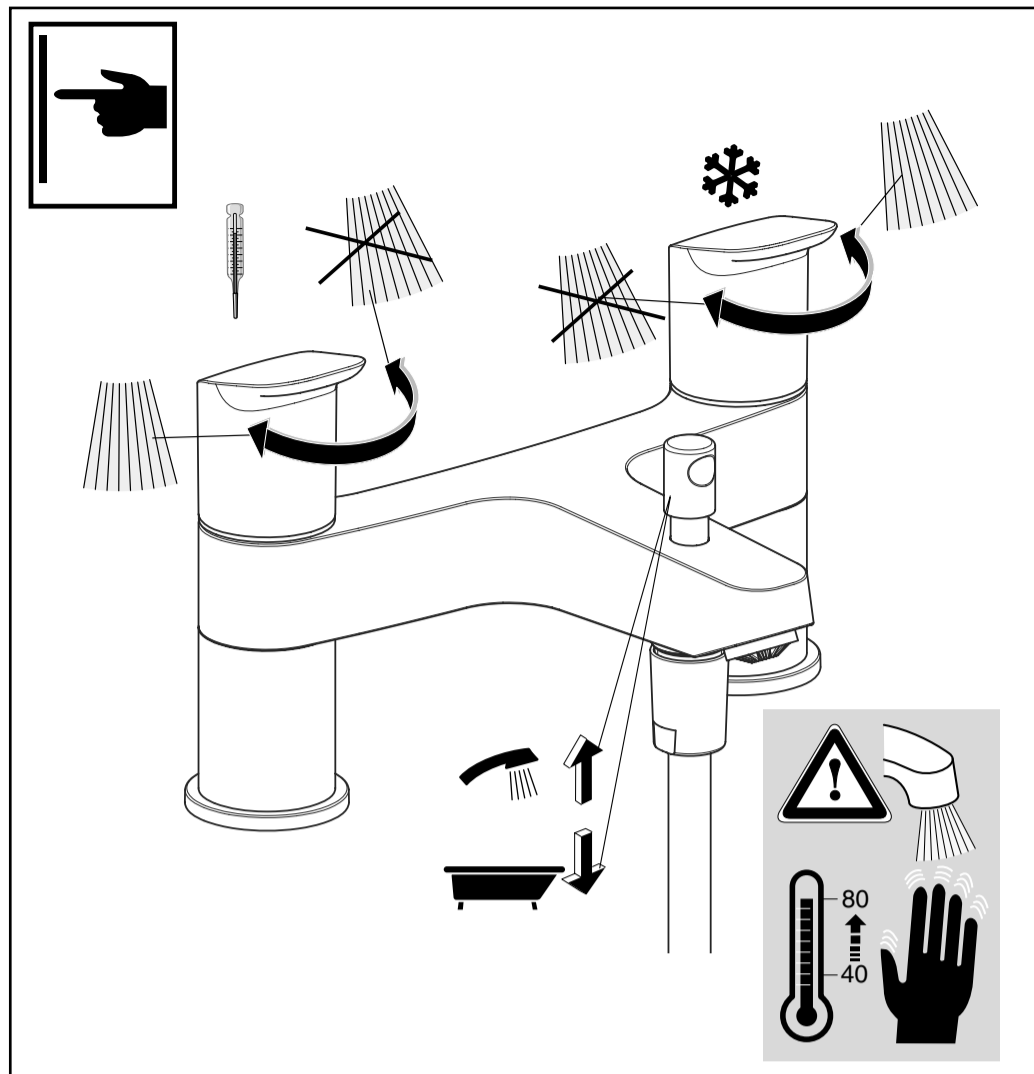

**CERAFLEX**

07.2020 / B665825

Ideal Standard International NV  
Corporate Village – Gent Building  
Da Vincilaan 2  
1935 Zaventem  
Belgium  
<http://www.idealstandardinternational.com>

	P	bar		MAX. 10		5	
	T	°C		MAX. 80		65	
						40	