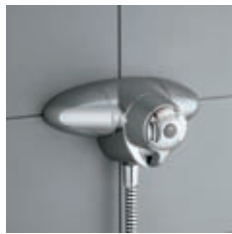

A3101AA

TT shower valves

Cat no.	Description	RRP ex VAT €	RRP inc VAT €
A3969NU	TT built-in thermostatic valve (requires faceplate and handles)	194.23	235.99
A3971AA	TT Ascari faceplate and handles for TT built-in thermostatic valve	165.49	201.07
A3972AA	TT Rivage faceplate and handles for TT built-in thermostatic valve	165.49	201.07
A3973AA	TT Kurve faceplate and handles for TT built-in thermostatic valve	165.49	201.07
A3974AA	TT Oposta faceplate and handles for TT built-in thermostatic valve	165.49	201.07
A3970NU	TT Central Therm built-in thermostat (temperature control only, requires Ascari faceplate and handle)	172.65	209.77
A3975AA	TT Ascari faceplate and handle for TT Central Therm built-in thermostat	151.07	183.55

CTV shower valves

Cat no.	Description	RRP ex VAT €	RRP inc VAT €
A3102AA	CTV built-in thermostatic valve	263.90	320.64
A3101AA	CTV exposed thermostatic valve (for concealed or exposed pipework)	263.90	320.64
A3085AA	CTV built-in thermostatic valve with extended lever	274.30	333.27
A3084AA	CTV exposed thermostatic valve with extended lever (for concealed or exposed pipework)	274.30	333.27