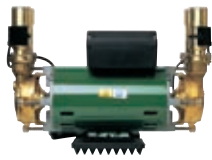

## Shower accessories

A3996AA

A4860AA

A4820AA

E8485AA

E699367

E689367

Cat no.	Description	RRP	RRP
		ex VAT €	inc VAT €
A3996AA	Ascari flow control valve	93.52	113.63
A4860AA	Therm flow control valve	93.52	113.63
A4820AA	Therm 2 way water diverter (for installations > 1 bar)	136.70	166.09
A5820AA	Therm 3 way water diverter (for installations > 1 bar)	143.90	174.84
E8485AA	Body jet SF (for installations > 1bar)	57.54	69.91
A1976AA	Bath filler spout 180mm	86.32	104.88
E699367	Twin impeller 3.0 bar shower pump	948.51	1152.44
E689367	Twin impeller 1.3 bar shower pump	429.99	522.44