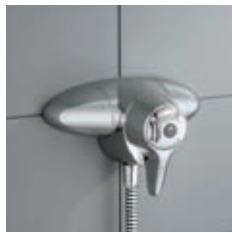

A3084AA

TT shower valves

Cat no.	Description	RRP ex VAT €	RRP inc VAT €
A3969NU	TT built-in thermostatic valve (requires faceplate and handles)	194.23	235.99
A3971AA	TT Ascari faceplate and handles for TT built-in thermostatic valve	165.49	201.07
A3972AA	TT Rivage faceplate and handles for TT built-in thermostatic valve	165.49	201.07
A3973AA	TT Kurve faceplate and handles for TT built-in thermostatic valve	165.49	201.07
A3974AA	TT Oposta faceplate and handles for TT built-in thermostatic valve	165.49	201.07
A3970NU	TT Central Therm built-in thermostat (temperature control only, requires Ascari faceplate and handle)	172.65	209.77
A3975AA	TT Ascari faceplate and handle for TT Central Therm built-in thermostat	151.07	183.55

CTV shower valves

Cat no.	Description	RRP ex VAT €	RRP inc VAT €
A3102AA	CTV built-in thermostatic valve	263.90	320.64
A3101AA	CTV exposed thermostatic valve (for concealed or exposed pipework)	263.90	320.64
A3085AA	CTV built-in thermostatic valve with extended lever	274.30	333.27
A3084AA	CTV exposed thermostatic valve with extended lever (for concealed or exposed pipework)	274.30	333.27