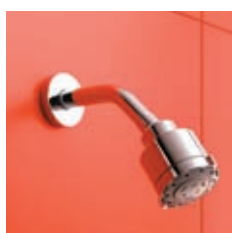

Elipse shower kits

Cat no.	Description	RRP	RRP
		ex VAT €	inc VAT €
L7100AA	Elipse SF shower kit	63.54	77.20
L7101AA	Elipse 3F shower kit	80.50	97.81

Outline shower kits

Cat no.	Description	RRP	RRP
		ex VAT €	inc VAT €
L6702AA	Outline SF shower kit	172.68	209.81
L6703AA	Outline 3F shower kit	227.20	276.05
L6706AA	Outline SF fixed overhead with angled arm	83.62	101.60
L6707AA	Outline 3F fixed overhead with angled arm	114.52	139.14

L6707AA

Tradition shower kits

Cat no.	Description	RRP	RRP
		ex VAT €	inc VAT €
E4535AA	Tradition SF shower kit	251.80	305.94
E4596AA	Tradition 4" (105mm diameter) SF fixed deluge head with horizontal arm - chrome	71.96	87.43
E4596AZ	Tradition 4" (105mm diameter) SF fixed deluge head with horizontal arm - gold	89.22	108.40
L6718AA	Tradition 6" (152mm diameter) SF fixed deluge head with horizontal arm	115.12	139.87
L6719AA	Tradition 8" (210mm diameter) SF fixed deluge head with horizontal arm	165.49	201.07