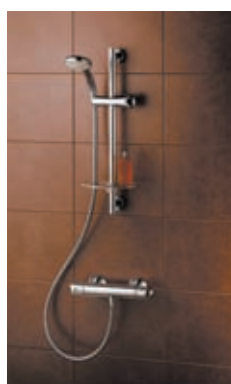

Tradition shower packs

Cat no.	Description	RRP ex VAT €	RRP inc VAT €
E3345AA	Tradition built-in thermostatic valve with Tradition SF shower kit - Chrome	818.71	994.73
E3345AZ	Tradition built-in thermostatic valve with Tradition SF shower kit - Gold	1015.21	1233.48
E3335AA	Tradition built-in thermostatic valve with 6" fixed deluge head - Chrome	717.99	872.36
L6800AA	Tradition exposed thermostatic valve with fixed riser and 5" fixed deluge head - Chrome	717.99	872.36

Flight shower packs

Cat no.	Description	RRP ex VAT €	RRP inc VAT €
L6952AA	Flight thermostatic bar valve with Moonshadow 3F shower kit (for installations >1 bar)	510.78	620.60
L6953AA	Flight thermostatic bath/shower valve with Moonshadow 3F shower kit (for installations >1 bar)	611.52	743.00

Link shower packs

Cat no.	Description	RRP ex VAT €	RRP inc VAT €
L7045AA	Link thermostatic bar valve with Eclipse 3F shower kit (for installations >1 bar)	315.94	383.87
L7046AA	Link thermostatic bath/shower valve with Eclipse 3F shower kit (for installations >1 bar)	358.44	435.50

L7045AA