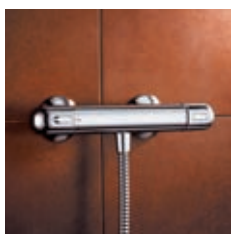

## Flight shower valves

Cat no.	Description	RRP	RRP
		ex VAT €	inc VAT €
A3550AA	Flight thermostatic bar valve (for installations > 1 bar)	419.97	510.26
A3549AA	Flight thermostatic bath/shower valve (for installations > 1 bar)	514.44	625.04