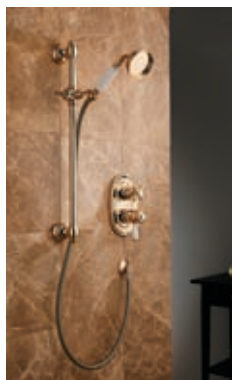

E3345AZ

Tradition shower packs

Cat no.	Description	RRP ex VAT €	RRP inc VAT €
E3345AA	Tradition built-in thermostatic valve with Tradition SF shower kit - Chrome	818.71	994.73
E3345AZ	Tradition built-in thermostatic valve with Tradition SF shower kit - Gold	1015.21	1233.48
E3335AA	Tradition built-in thermostatic valve with 6" fixed deluge head - Chrome	717.99	872.36
L6800AA	Tradition exposed thermostatic valve with fixed riser and 5" fixed deluge head - Chrome	717.99	872.36