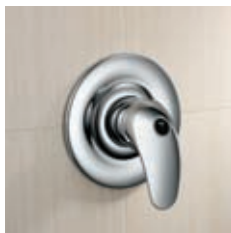

Flight shower valves

Cat no.	Description	RRP	RRP
		ex VAT €	inc VAT €
A3550AA	Flight thermostatic bar valve (for installations > 1 bar)	419.97	510.26
A3549AA	Flight thermostatic bath/shower valve (for installations > 1 bar)	514.44	625.04

Link shower valves

Cat no.	Description	RRP	RRP
		ex VAT €	inc VAT €
A3543AA	Link thermostatic bar valve (for installations > 1 bar)	248.01	301.33
A3542AA	Link thermostatic bath/shower valve (for installations > 1 bar)	292.05	354.84

A4000AA

Blend shower valves

Cat no.	Description	RRP	RRP
		ex VAT €	inc VAT €
A4000AA	Blend built-in single lever manual valve	208.65	253.51
A3086AA	Blend exposed single lever manual valve (for concealed or exposed pipework)	208.65	253.51