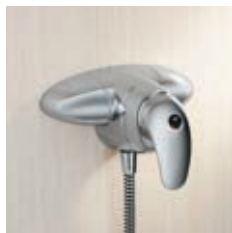

A3086AA

Blend shower valves

Cat no.	Description	RRP	RRP
		ex VAT €	inc VAT €
A4000AA	Blend built-in single lever manual valve	208.65	253.51
A3086AA	Blend exposed single lever manual valve (for concealed or exposed pipework)	208.65	253.51