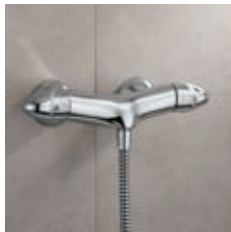

A3550AA

Flight shower valves

Cat no.	Description	RRP	RRP
		ex VAT €	inc VAT €
A3550AA	Flight thermostatic bar valve (for installations > 1 bar)	419.97	510.26
A3549AA	Flight thermostatic bath/shower valve (for installations > 1 bar)	514.44	625.04

Link shower valves

Cat no.	Description	RRP	RRP
		ex VAT €	inc VAT €
A3543AA	Link thermostatic bar valve (for installations > 1 bar)	248.01	301.33
A3542AA	Link thermostatic bath/shower valve (for installations > 1 bar)	292.05	354.84

Blend shower valves

Cat no.	Description	RRP	RRP
		ex VAT €	inc VAT €
A4000AA	Blend built-in single lever manual valve	208.65	253.51
A3086AA	Blend exposed single lever manual valve (for concealed or exposed pipework)	208.65	253.51