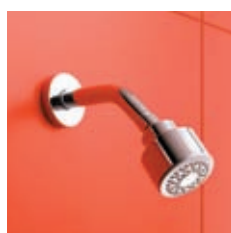

Elipse shower kits

Cat no.	Description	RRP	RRP
		ex VAT €	inc VAT €
L7100AA	Elipse SF shower kit	63.54	77.20
L7101AA	Elipse 3F shower kit	80.50	97.81

Outline shower kits

Cat no.	Description	RRP	RRP
		ex VAT €	inc VAT €
L6702AA	Outline SF shower kit	172.68	209.81
L6703AA	Outline 3F shower kit	227.20	276.05
L6706AA	Outline SF fixed overhead with angled arm	83.62	101.60
L6707AA	Outline 3F fixed overhead with angled arm	114.52	139.14

L6706AA

Tradition shower kits

Cat no.	Description	RRP	RRP
		ex VAT €	inc VAT €
E4535AA	Tradition SF shower kit	251.80	305.94
E4596AA	Tradition 4" (105mm diameter) SF fixed deluge head with horizontal arm - chrome	71.96	87.43
E4596AZ	Tradition 4" (105mm diameter) SF fixed deluge head with horizontal arm - gold	89.22	108.40
L6718AA	Tradition 6" (152mm diameter) SF fixed deluge head with horizontal arm	115.12	139.87
L6719AA	Tradition 8" (210mm diameter) SF fixed deluge head with horizontal arm	165.49	201.07