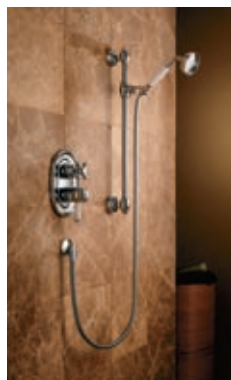

E3345AA

Tradition shower packs

Cat no.	Description	RRP ex VAT €	RRP inc VAT €
E3345AA	Tradition built-in thermostatic valve with Tradition SF shower kit - Chrome	818.71	994.73
E3345AZ	Tradition built-in thermostatic valve with Tradition SF shower kit - Gold	1015.21	1233.48
E3335AA	Tradition built-in thermostatic valve with 6" fixed deluge head - Chrome	717.99	872.36
L6800AA	Tradition exposed thermostatic valve with fixed riser and 5" fixed deluge head - Chrome	717.99	872.36

Flight shower packs

Cat no.	Description	RRP ex VAT €	RRP inc VAT €
L6952AA	Flight thermostatic bar valve with Moonshadow 3F shower kit (for installations >1 bar)	510.78	620.60
L6953AA	Flight thermostatic bath/shower valve with Moonshadow 3F shower kit (for installations >1 bar)	611.52	743.00

Link shower packs

Cat no.	Description	RRP ex VAT €	RRP inc VAT €
L7045AA	Link thermostatic bar valve with Eclipse 3F shower kit (for installations >1 bar)	315.94	383.87
L7046AA	Link thermostatic bath/shower valve with Eclipse 3F shower kit (for installations >1 bar)	358.44	435.50